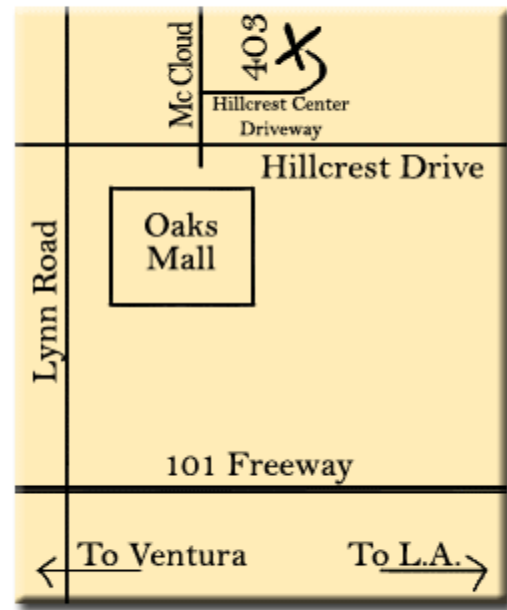

HILLCREST CENTER for the ARTS

Theatre on the Hill Proscenium Seating Chart

130 Total Seats

STAGE